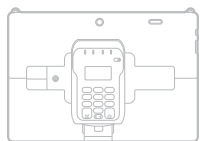

Power Input

Clip on charger: 12v 2a
5-way charging dock: 12v 2a

Power Output

Clip on charger: 5v 2a
5-way charging dock: 5v 2a (per pair of contacts)

MePOS®

Modular Electronic Point of Sale

MePOS® is an ecosystem of intelligent, tablet based Point of Sale hardware solutions, empowering businesses with complete control over how and where they engage with their customers.